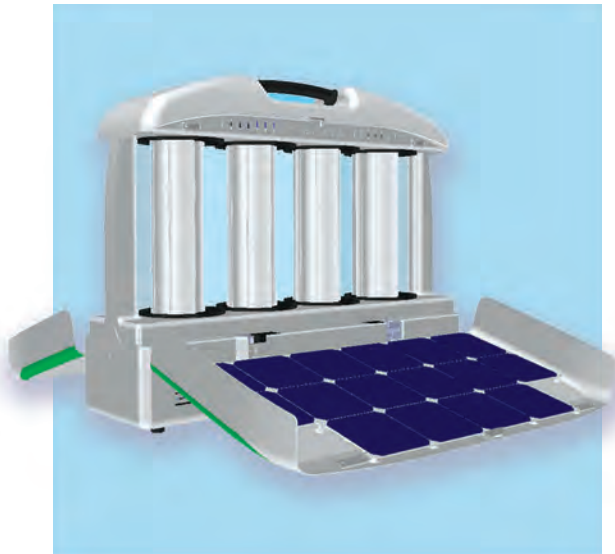

GENSOLARIA

ENERGY MODULES INCORPORATED

Our personal renewable energy module is a compact, manually portable appliance. Having solar panels, wind turbines and a rechargeable battery, this versatile device will:

- help people in remote or distressed areas access renewable energy on a small scale for essential energy needs,
- with its appealing design help create a positive context for environmental preparedness and action,
- form micro-grids when several units are connected together.